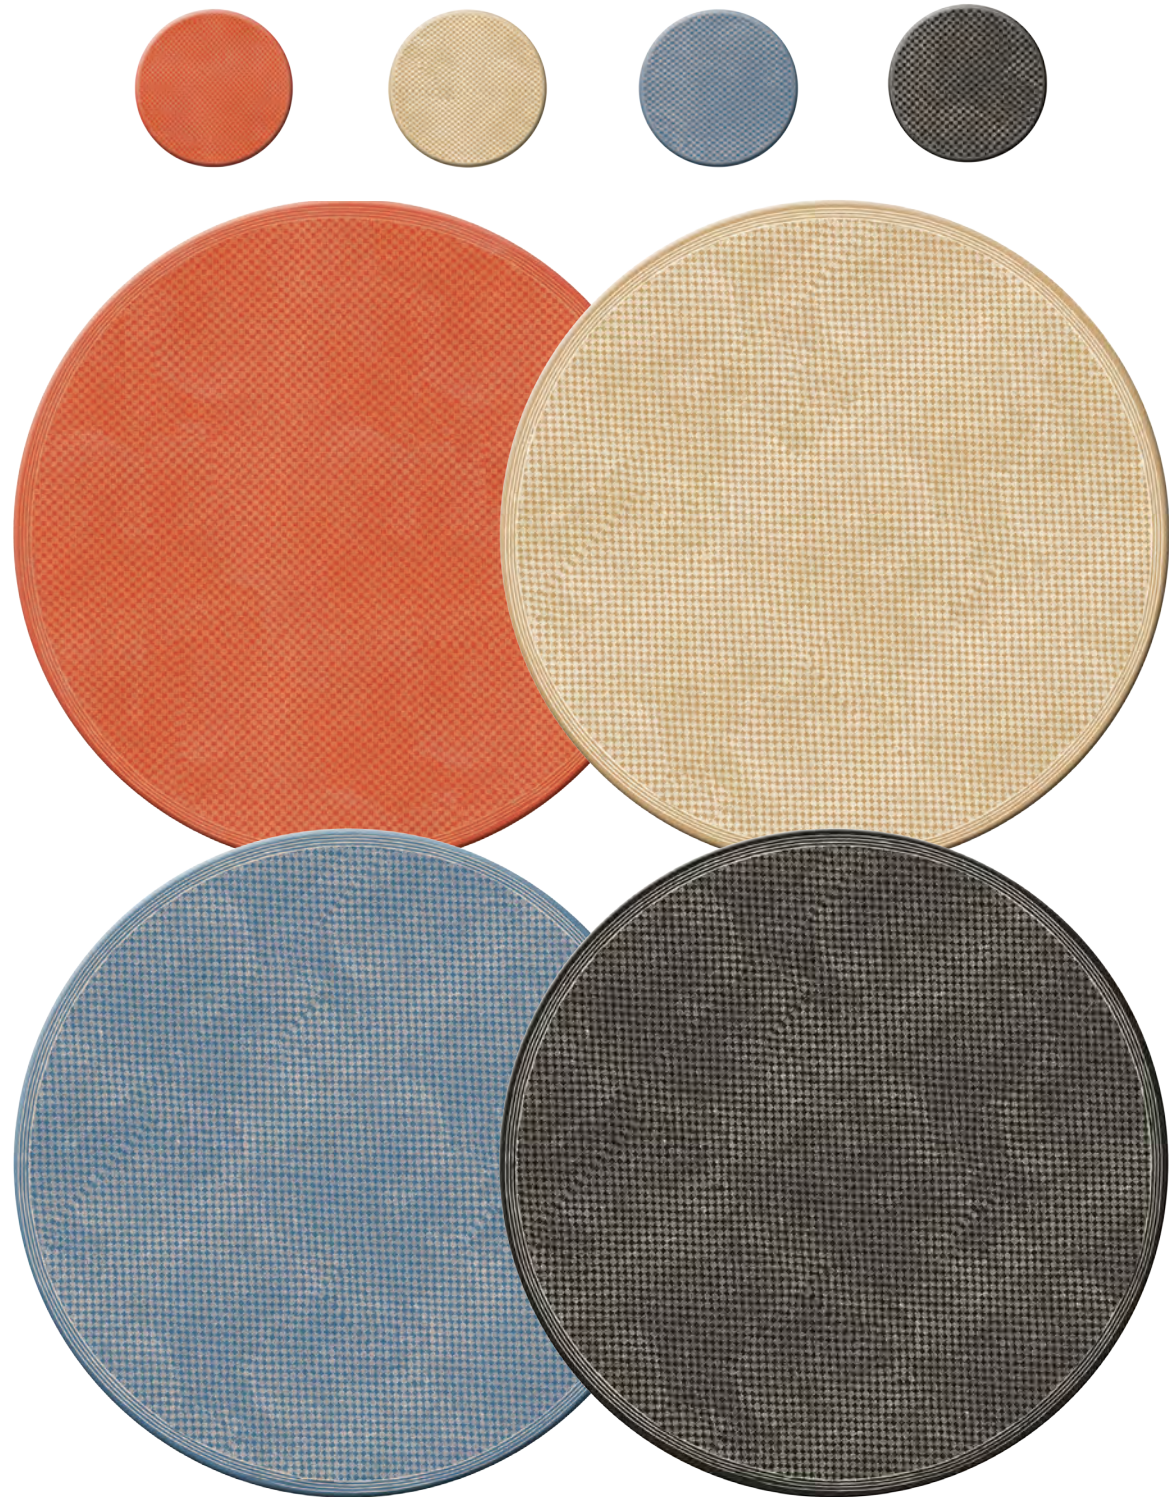

SPICY SHARON

RECTANGULAR PLACEMATS • boxed sets of four • 15.75" x 11.8" • one color per box

COLOR OPTIONS: Orange #SPS1140 • Wasabi #SPS1180 • French Blue #SPS1170 • Charcoal #SPS1111

SQUARE COASTERS • boxed set of six • 4" • one color per box

COLOR OPTIONS: Orange #SPS1340 • Wasabi #SPS1380 • French Blue #SPS1370 • Charcoal #SPS1311

BETEL

ROUND PLACEMATS • boxed set of four • 14" • one color per box

COLOR OPTIONS: Orange #BET1240 • Wheat #BET1221 • Blue #BET1271 • Black #BET1210

ROUND COASTERS • boxed set of six • 6" • one color per box

COLOR OPTIONS: Orange #BET1440 • Wheat #BET1421 • Blue #BET1471 • Black #BET1410

BETEL

ROUND PLACEMATS • boxed set of four • 14" • one color per box

COLOR OPTIONS: Sand #CUB1121 • Smoke #CUB1111 • Ocean #CUB1170 • Creme #CUB1191 • Leaf #CUB1180

SQUARE COASTERS • boxed set of six • 6" • one color per box

COLOR OPTIONS: Sand #CUB1321 • Smoke #CUB1311 • Ocean #CUB1370 • Creme #CUB1391 • Leaf #CUB1380