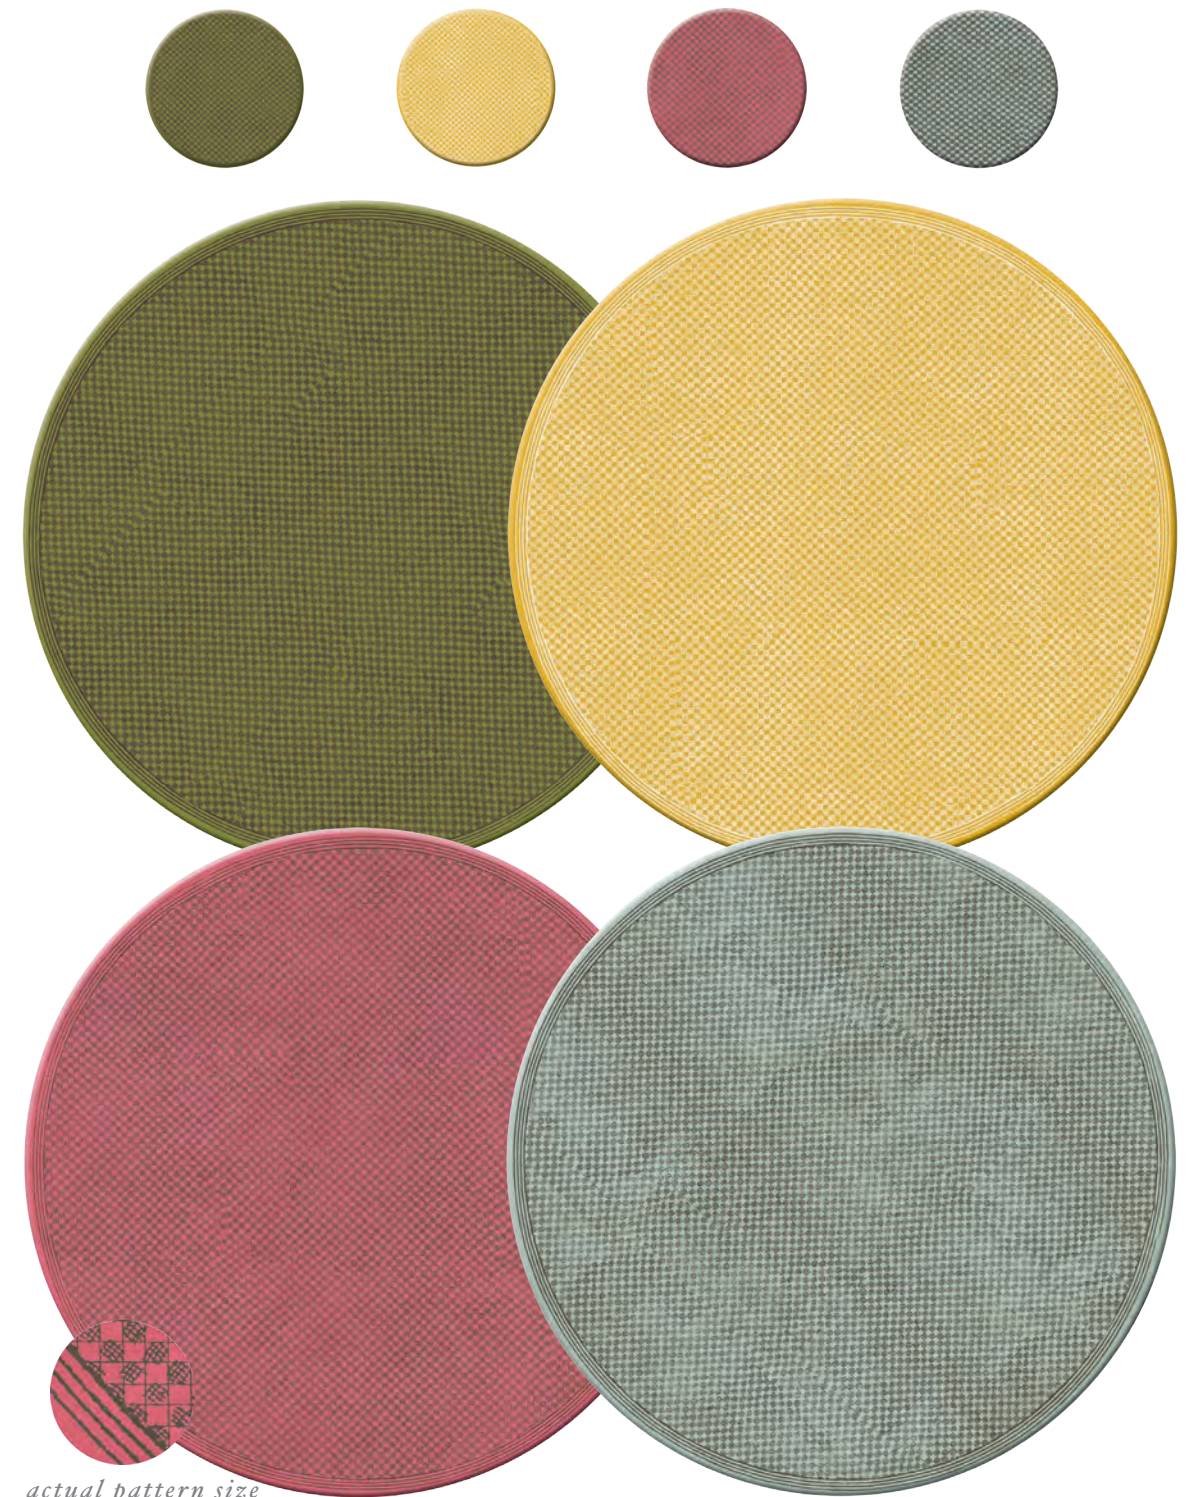

SPICY SHARON

RECTANGULAR PLACEMATS • boxed sets of four • 15.75" x 11.8" • one color per box

COLOR OPTIONS: Orange #SPS1140 • Wasabi #SPS1180 • French Blue #SPS1170 • Charcoal #SPS1111

SQUARE COASTERS • boxed set of six • 4" • one color per box

COLOR OPTIONS: Orange #SPS1340 • Wasabi #SPS1380 • French Blue #SPS1370 • Charcoal #SPS1311

BETEL

ROUND PLACEMATS • boxed set of four • 14" • one color per box

COLOR OPTIONS: Orange #BET1240 • Wheat #BET1221 • Blue #BET1271 • Black #BET1210

ROUND COASTERS • boxed set of six • 6" • one color per box

COLOR OPTIONS: Orange #BET1440 • Wheat #BET1421 • Blue #BET1471 • Black #BET1410

BETEL

ROUND PLACEMATS • boxed set of four • 14" • one color per box

COLOR OPTIONS: Olive #BET1281 • Yellow #BET1230 • Raspberry #BET1251 • Glacier #BET1211

ROUND COASTERS • boxed set of six • 6" • one color per box

COLOR OPTIONS: Olive #BET1481 • Yellow #BET1430 • Raspberry #BET1451 • Glacier #BET1411