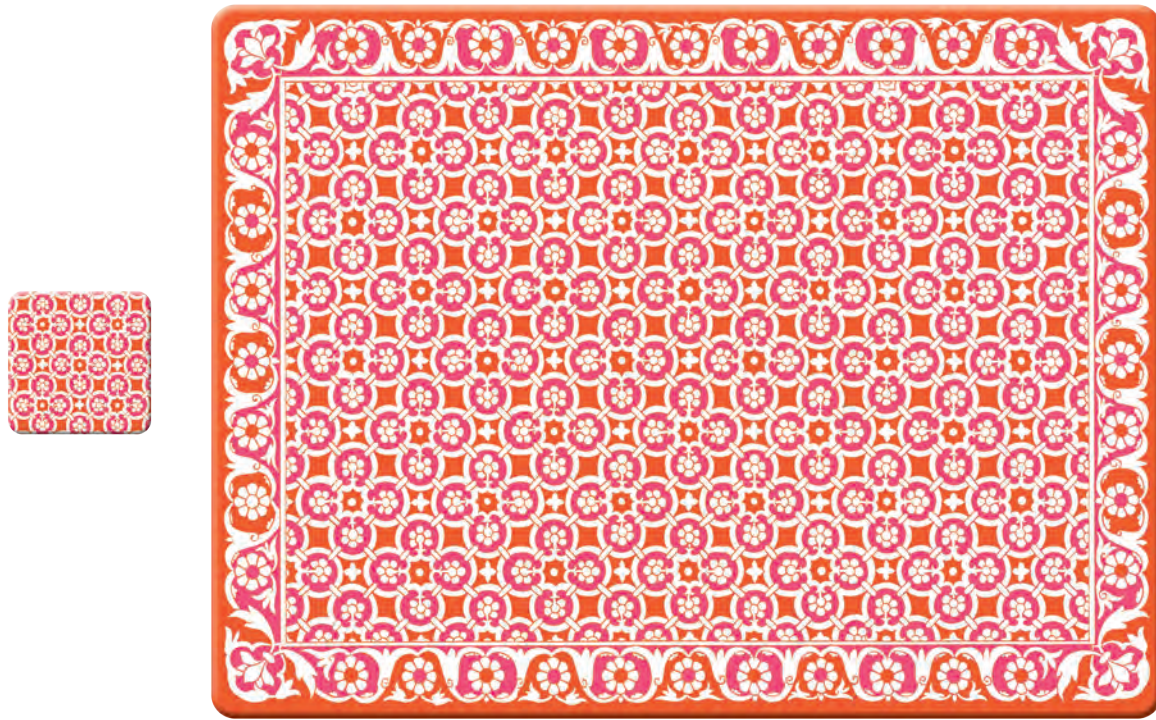

NANDA

RECTANGULAR PLACEMATS • boxed sets of four • 15.75" x 11.8" • one color per box

COLOR OPTIONS: Pink #NANI151 • Green #NANI180

SQUARE COASTERS • boxed set of six • 4" • one color per box

COLOR OPTIONS: Pink #NANI351 • Green #NANI380