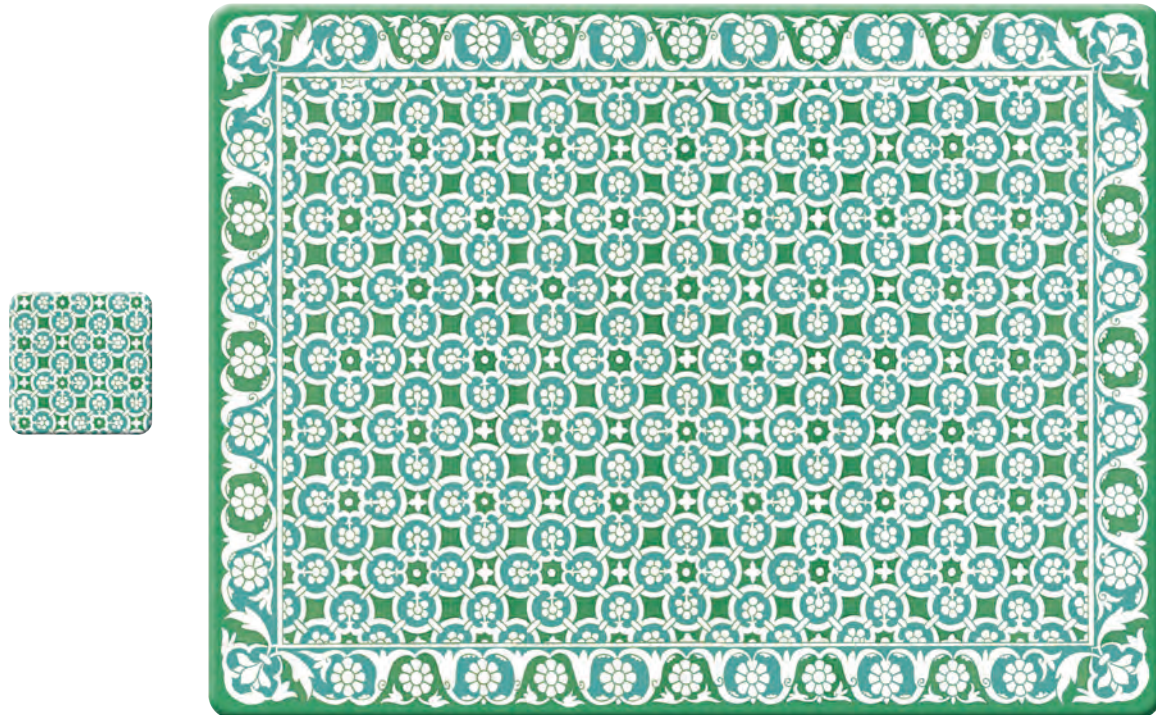

SQUARE COASTERS • boxed set of six • 4" • 2 designs per box • #EVA1300

ASTERISK

RECTANGULAR PLACEMATS • boxed sets of four • 15.75" x 11.8" • one color per box
COLOR OPTIONS: Sky #SWT1170 • Cherry #SWT1150 • Lime #SWT1180 • Lemon #SWT1130

HELLO MUM

RECTANGULAR PLACEMATS • boxed sets of four • 15.75" x 11.8" • one color per box
COLOR OPTIONS: Pink #MUM1151 • Apple #MUM1180

NANDA

RECTANGULAR PLACEMATS • boxed sets of four • 15.75" x 11.8" • one color per box

COLOR OPTIONS: Pink #NANI151 • Green #NANI180

SQUARE COASTERS • boxed set of six • 4" • one color per box

COLOR OPTIONS: Pink #NANI351 • Green #NANI380

OPTIK

ROUND PLACEMATS • boxed set of four • 14" • one color per box • #OPT1210