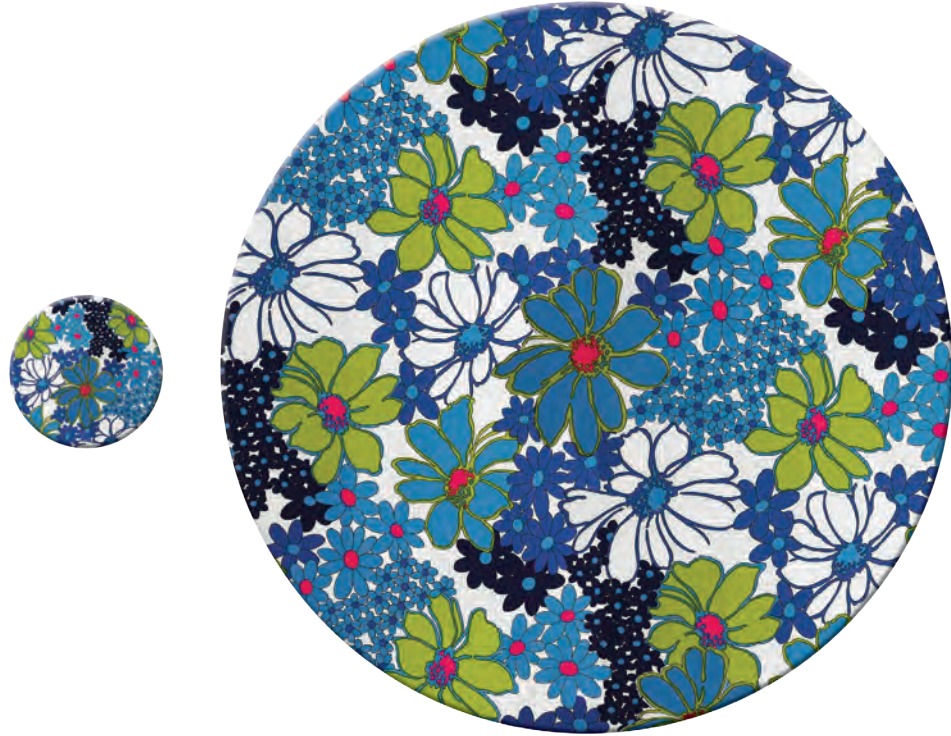

DAISY

ROUND PLACEMATS ♦ boxed set of four ♦ 14" ♦ one color per box ♦ #DAI1271

RECTANGULAR PLACEMATS ♦ boxed sets of four ♦ 15.75" x 11.8" ♦ one color per box ♦ #DAI1171

ROUND COASTERS ♦ boxed set of six ♦ 6" ♦ one color per box ♦ #DAI1471